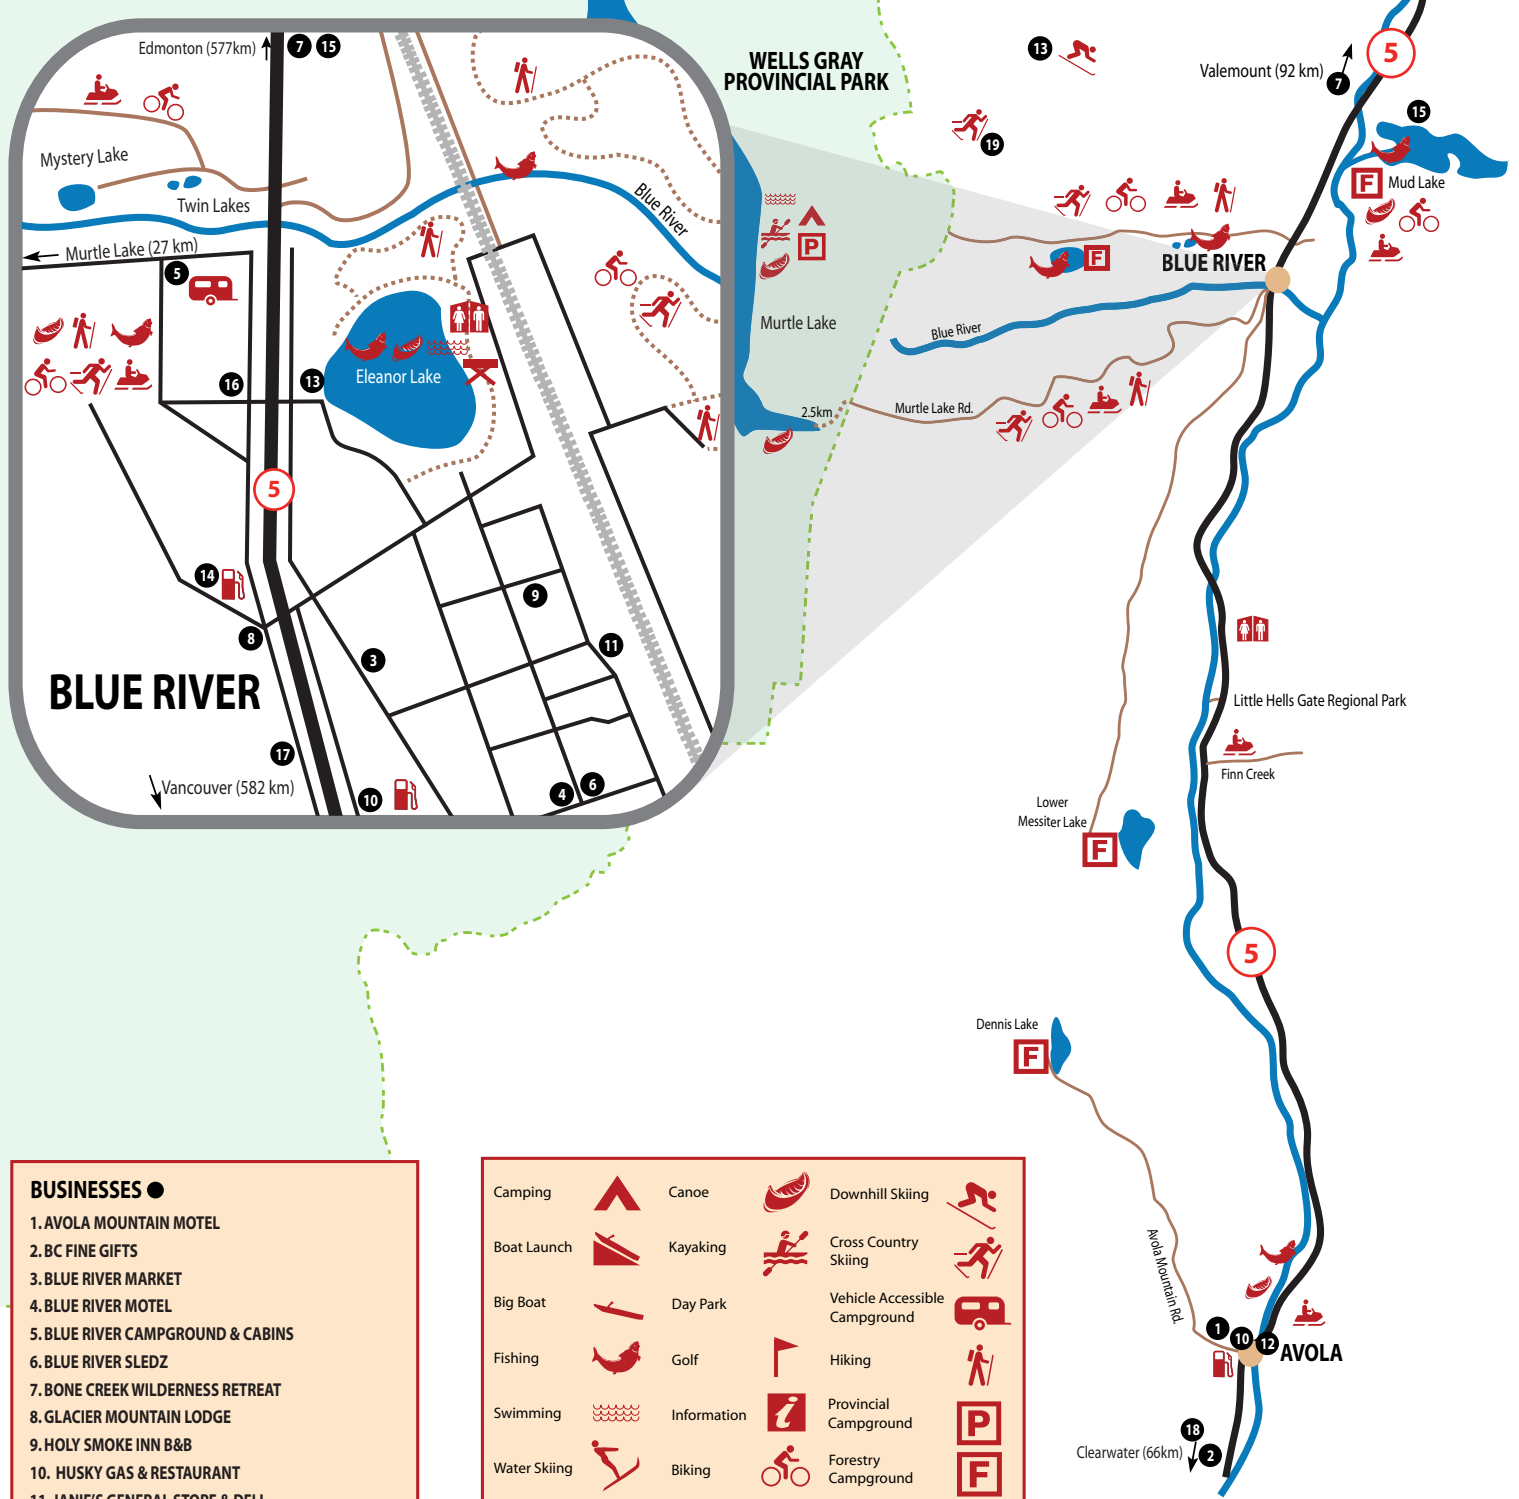

# Blue River

## BUSINESSES ●

1. AVOLA MOUNTAIN MOTEL
2. BC FINE GIFTS
3. BLUE RIVER MARKET
4. BLUE RIVER MOTEL
5. BLUE RIVER CAMPGROUND & CABINS
6. BLUE RIVER SLEDZ
7. BONE CREEK WILDERNESS RETREAT
8. GLACIER MOUNTAIN LODGE
9. HOLY SMOKE INN B&B
10. HUSKY GAS & RESTAURANT
11. JANIE'S GENERAL STORE & DELI
12. LOG INN PUB
13. MIKE WIEGELE HELI SKIING RESORT
14. PETRO CAN GAS & ROCKY MOUNTAIN DELI
15. RIVER SAFARI TOURS
16. SADDLE MOUNTAIN LODGE & RESTAURANT
17. SANDMAN INN & TONY'S GRILL RESTAURANT
18. SNOPACK SIBERIAN ADVENTURES
19. SNOWY MOUNTAIN ALPINE TOURS

Camping		Canoe		Downhill Skiing	
Boat Launch		Kayaking		Cross Country Skiing	
Big Boat		Day Park		Vehicle Accessible Campground	
Fishing		Golf		Hiking	
Swimming		Information		Provincial Campground	
Water Skiing		Biking		Forestry Campground	
Scuba Diving		Flush Toilets		Protected Area	
Trail Rides		Fuel		Snowmobiling	

Highways and Main Roads		Trails	
Back Roads (Gravel)		Railroad	